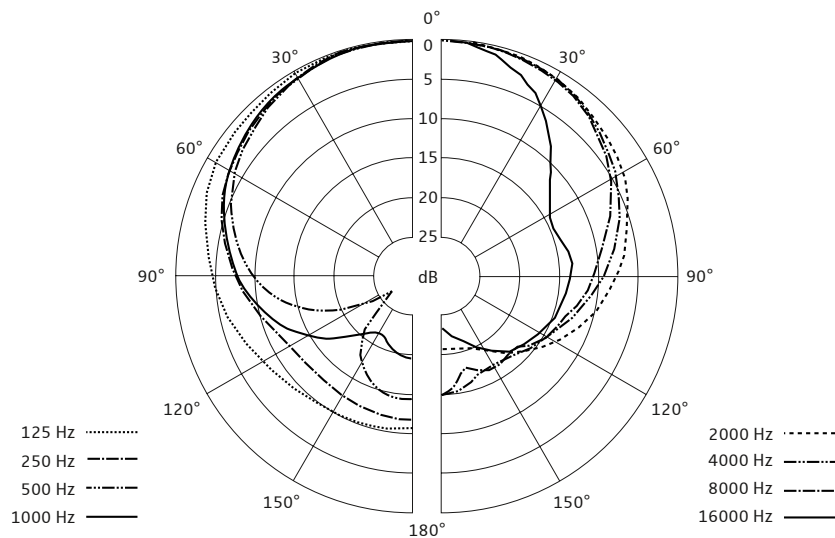

MMD 945

Microphone Head

Microphone module with the outstanding acoustics of the wireless e945 vocal microphone. Its excellent feedback rejection is achieved thanks to its consistent pick-up pattern (super-cardioid) and gives vocals a particularly strong presence even under loud on-stage conditions. Compatible with all handheld transmitters from the ew G3, ew G4, D1, AVX, SpeechSeries Digital Wireless and 2000 series.

PRODUCT VARIANTS

MMD 945-1 BK

Art. no. 502579

SPECIFICATIONS

Transducer principle	dynamic
Sensitivity	1.6 mV/Pa
Sound pressure level	154 dB SPL
Pick-up pattern	supercardioid

POLAR PATTERN

FREQUENCY RESPONSE