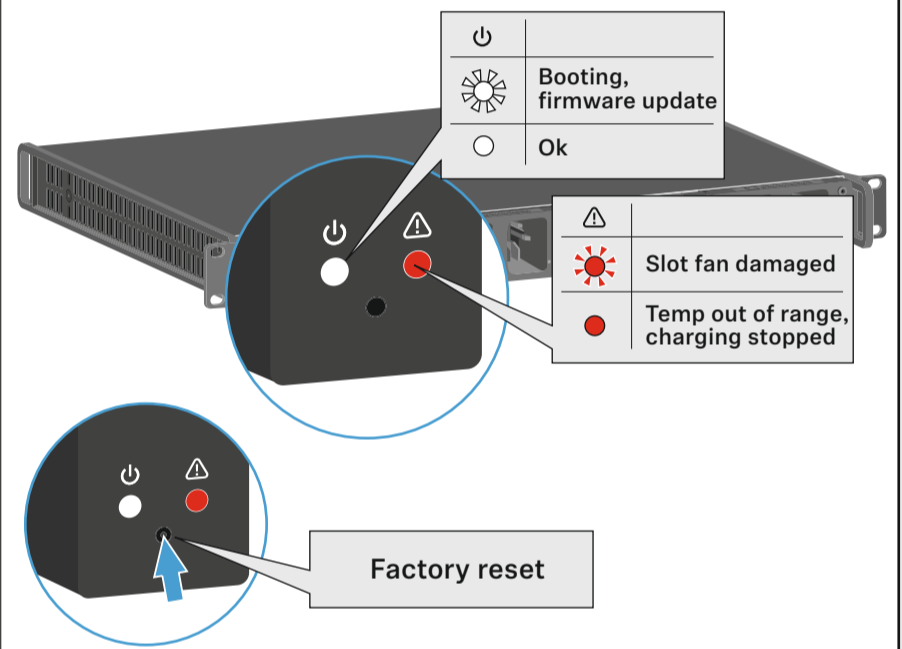

Setup

Remote Network - Sennheiser WSM
www.sennheiser.com/wsm

* to be ordered separately

Charging

	Temp out of range, charging stopped
	Battery damaged
	Battery in regeneration
	Charging 0 % - 80 %
	Charging 81 % - 96 %
	Fully charged