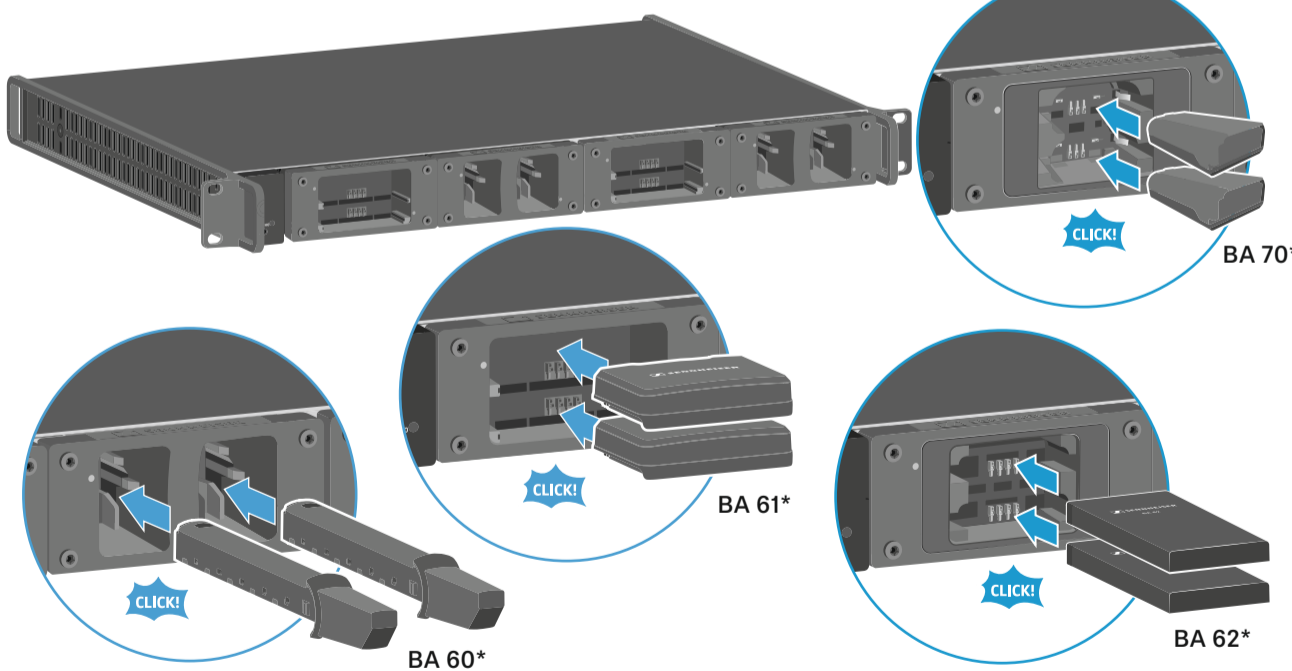

Setup

Remote Network - Sennheiser WSM
www.sennheiser.com/wsm

* to be ordered separately

Charging

	Temp out of range, charging stopped
	Battery damaged
	Battery in regeneration
	Charging 0 % - 80 %
	Charging 81 % - 96 %
	Fully charged