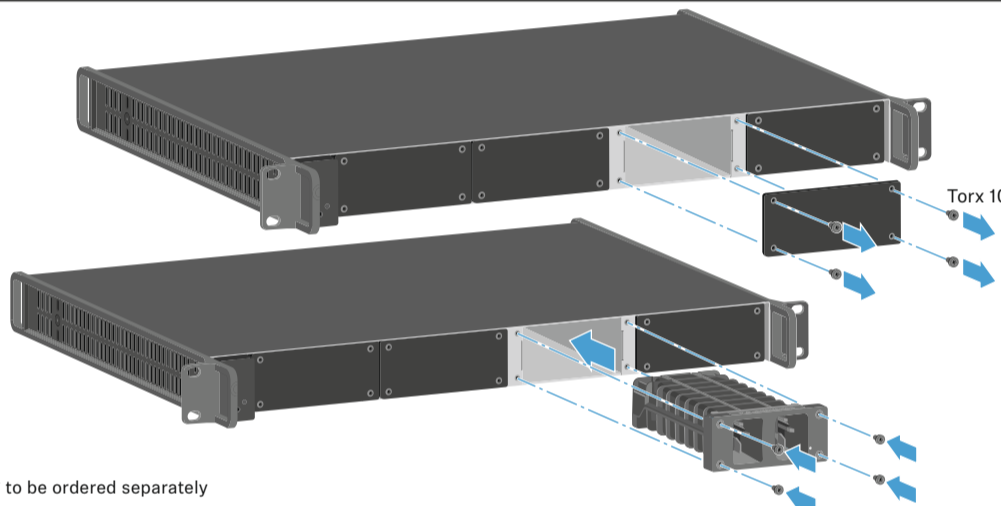

Setup

Remote Network - Sennheiser WSM
www.sennheiser.com/wsm

* to be ordered separately

Charging

	Temp out of range, charging stopped
	Battery damaged
	Battery in regeneration
	Charging 0 % - 80 %
	Charging 81 % - 96 %
	Fully charged