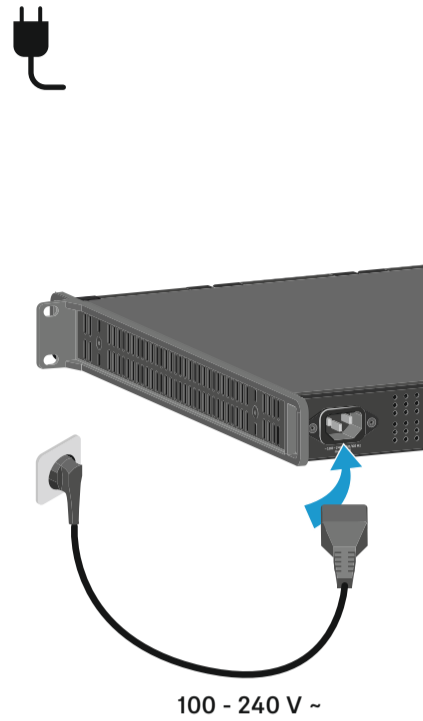

Setup

Remote Network - Sennheiser WSM
www.sennheiser.com/wsm

* to be ordered separately

Charging

	Temp out of range, charging stopped
	Battery damaged
	Battery in regeneration
	Charging 0 % - 80 %
	Charging 81 % - 96 %
	Fully charged