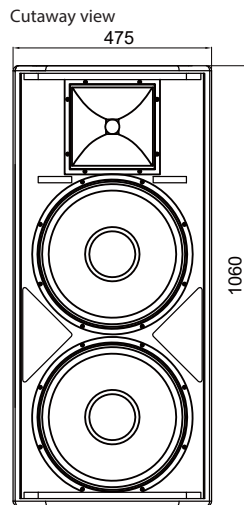

## Stage Speaker Series

SX-2215F

SX-118S

Model	SX-2215F	SX-118S
Type	2x15" two way full range cabinet	18" Subwoofer
Frequency response	45Hz~20kHz (-10dB)	40Hz~150Hz (-10dB)
Sensitivity(1W@1m)	100dB	97dB
Nominal Impedance	4Ω	8Ω
Power handling	800W (continuous), 3200W (peak)	600W (continuous), 2400W (peak)
Crossover	1.8kHz	150Hz
LF	2x15" MF/LF / 75mm voice coil	18" / 100mm voice coil
HF	Ti/PEN composite membrane / 75mm voice coil	/
Coverage(HxV)	80°x60°	/
Max SPL	131dB	129dB
Weight	54kg	46kg
Dimension(WxHxD)	475x1060x444 (mm)	572x631x704.4 (mm)