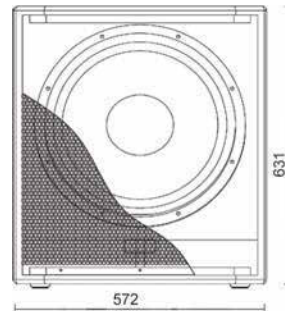

## Stage Speaker Series

SX-2215F

SX-118S

Model	SX-2215F	SX-118S
Type	2x15" two way full range cabinet	18" Subwoofer
Frequency response	45Hz~20kHz (-10dB)	40Hz~150Hz (-10dB)
Sensitivity(1W@1m)	100dB	97dB
Nominal Impedance	4Ω	8Ω
Power handling	800W (continuous), 3200W (peak)	600W (continuous), 2400W (peak)
Crossover	1.8kHz	150Hz
LF	2x15" MF/LF / 75mm voice coil	18" / 100mm voice coil
HF	Ti/PEN composite membrane / 75mm voice coil	/
Coverage(HxV)	80°x60°	/
Max SPL	131dB	129dB
Weight	54kg	46kg
Dimension(WxHxD)	475x1060x444 (mm)	572x631x704.4 (mm)