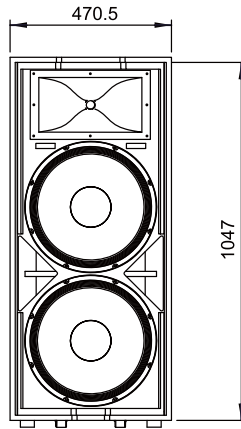

Passive Entertainment Audio System

JRX-115

JRX-115 Cutaway view

Type	15" passive loudspeaker
Frequency response	40Hz-20kHz(-10dB)
Sensitivity(1W@1m)	98dB
Nominal Impedance	4 Ohm
Power handling	700W(continuous),2800W(Peak)
Crossover	2.0kHz
LF unit	15" woofer 75mm voice coil
HF unit	44 mm comp resion driver/1 inch exit
Coverage(HXV)	80°x60°
Max SPL	132dB
Dimension(WXHXD)	470.5x1047x477(mm)
Weight	47.1kg

Bottom wheels for easy moving