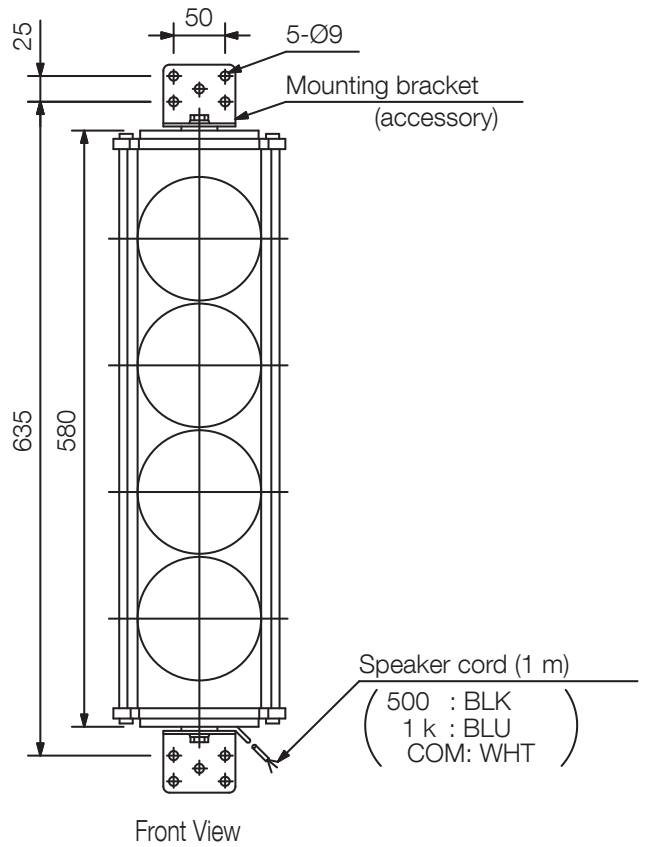

TZ-205

20W COLUMN SPEAKER

The Column Speaker employs multiple cone speakers arranged vertically on a single baffle board to provide wider horizontal directivity.

Article number: TZ-205 EU
Alternative products: TZ-105

Specifications

Dimensions (W x H x D)	167 x 580 x 141 mm
Dimensions (ø x D)	x 141 mm
Finish	Aluminium, fully-glazed, paint, white aluminium (RAL 9006 or equivalent), black,

Appearance

UNIT:mm

SCALE:1/8