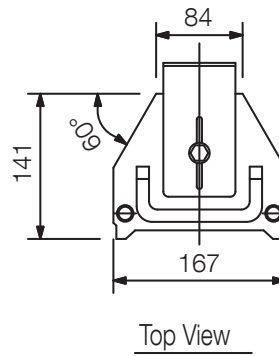

TZ-205

20W COLUMN SPEAKER

The Column Speaker employs multiple cone speakers arranged vertically on a single baffle board to provide wider horizontal directivity.

Article number: TZ-205 EU
Alternative products: TZ-105

Specifications

Dimensions (W x H x D)	167 x 580 x 141 mm
Dimensions (ø x D)	x 141 mm
Finish	Aluminium, fully-glazed, paint, white aluminium (RAL 9006 or equivalent), black,

Appearance

UNIT:mm

SCALE:1/8