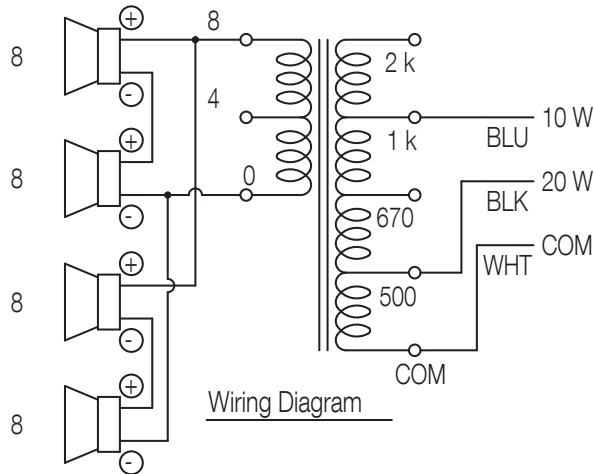

TZ-205

20W COLUMN SPEAKER

The Column Speaker employs multiple cone speakers arranged vertically on a single baffle board to provide wider horizontal directivity.

Article number: TZ-205 EU
Alternative products: TZ-105

Specifications

Dimensions (W x H x D)	167 x 580 x 141 mm
Dimensions (ø x D)	x 141 mm
Finish	Aluminium, fully-glazed, paint, white aluminium (RAL 9006 or equivalent), black,

Appearance

UNIT:mm

SCALE:1/8