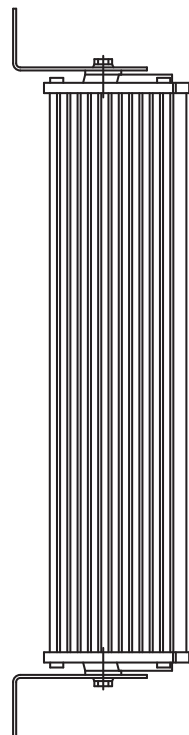

TZ-205

20W COLUMN SPEAKER

The Column Speaker employs multiple cone speakers arranged vertically on a single baffle board to provide wider horizontal directivity.

Article number: TZ-205 EU
Alternative products: TZ-105

Specifications

Dimensions (W x H x D)	167 x 580 x 141 mm
Dimensions (ø x D)	x 141 mm
Finish	Aluminium, fully-glazed, paint, white aluminium (RAL 9006 or equivalent), black,

Appearance

UNIT:mm

SCALE:1/8