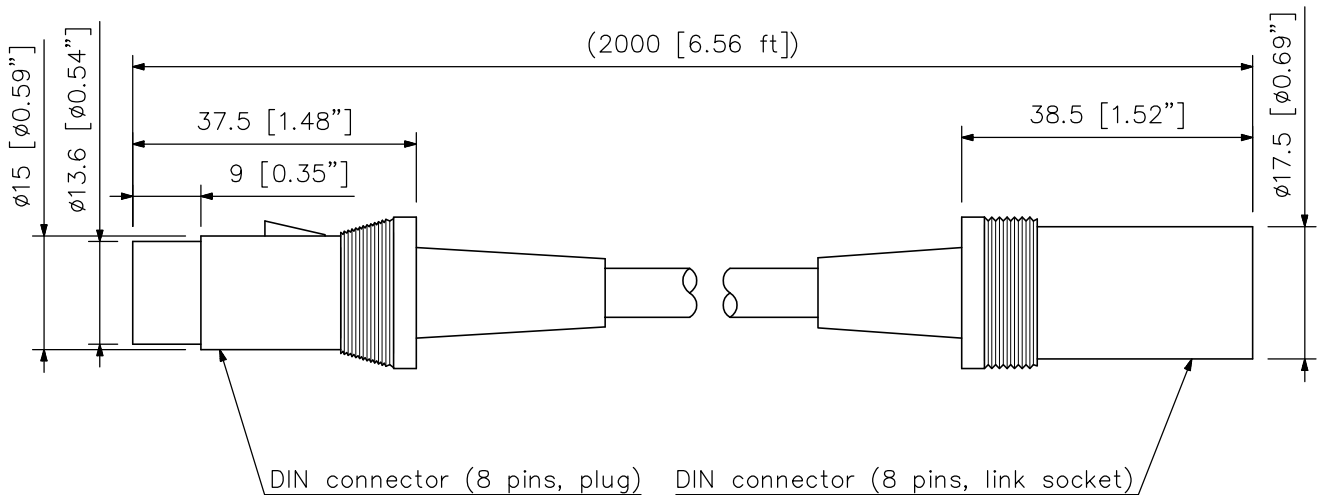

■ DESCRIPTION

The YR-780-2M is an extension cord used to connect between the conference system's Central unit and conference units (TS-781 and TS-782) .

■ SPECIFICATIONS

Cable Length	2 m (6.56 ft)
Connector	8 pins DIN socket (going to the unit's base) ---1, 8 pins DIN plug (going to the cord) ---1

■ APPEARANCE

UNIT:mm SCALE:1/1

Note: Numerical values in parentheses are for reference only.