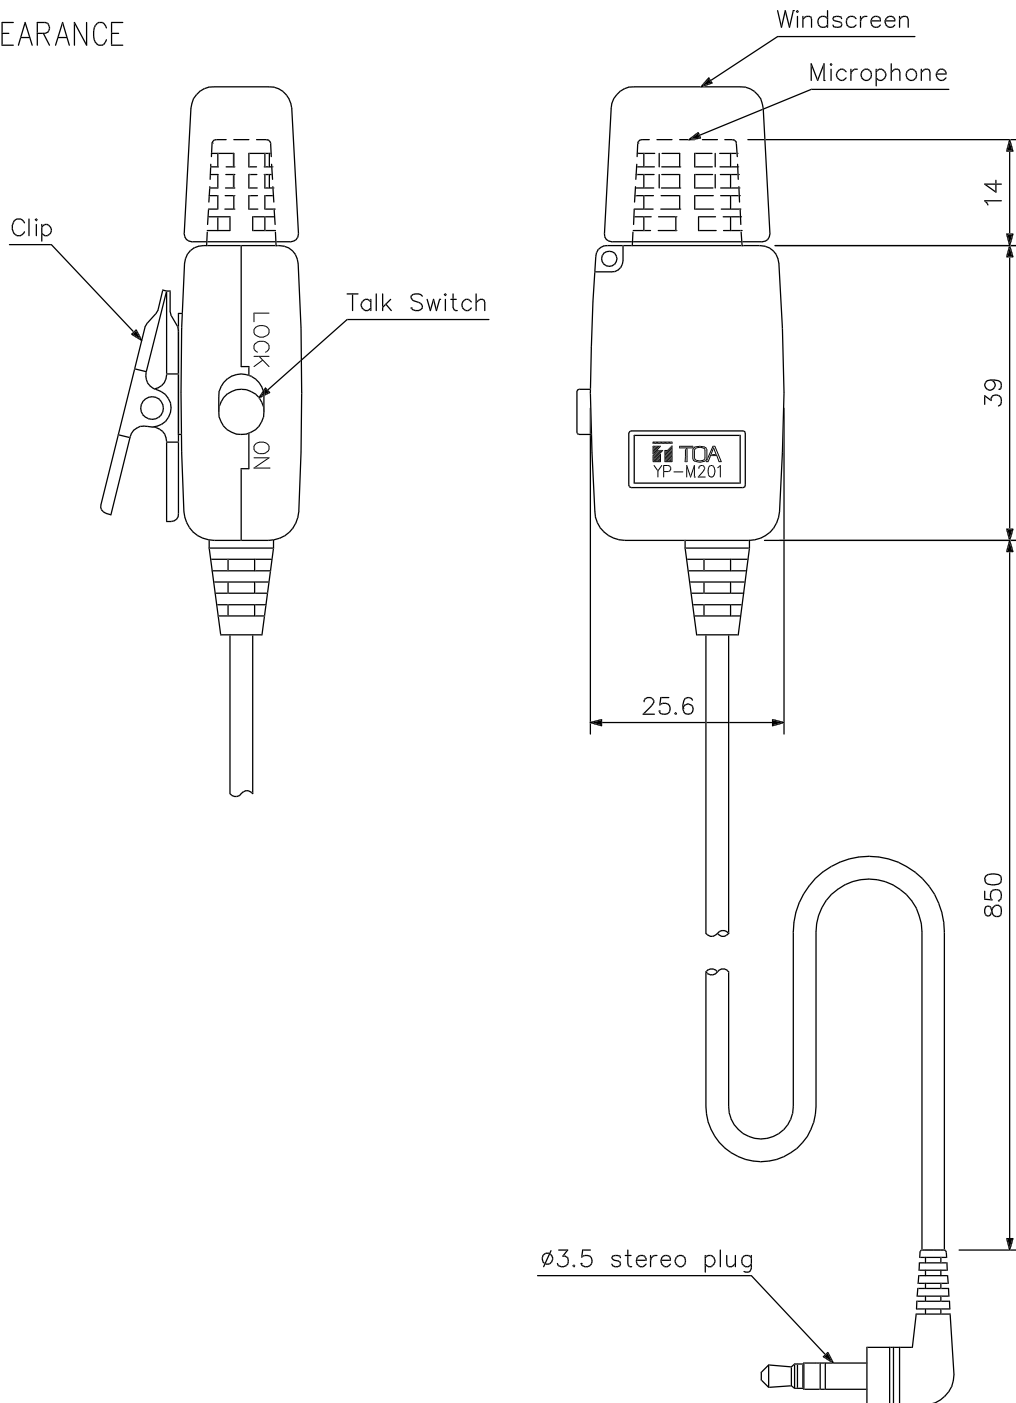

■DESCRIPTION

The YP-M201 is a Close-talking Microphone designed to be exclusively used with an optional WM-2100 Portable Transmitter.  
This microphone is suitable for use in high noise level areas.

■SPECIFICATIONS

Type	Electret condenser type
Directivity	Unidirectional
Sensitivity	-57 dB (0 dB = 1 V/Pa, 1 kHz, load: 2 kΩ)
Maximum Input Level	115 dB SPL
Terminal	ø3.5 mm stereo plug
Finish	Black
Weight	20 g (cable included)

■APPEARANCE

UNIT:mm SCALE:1/1