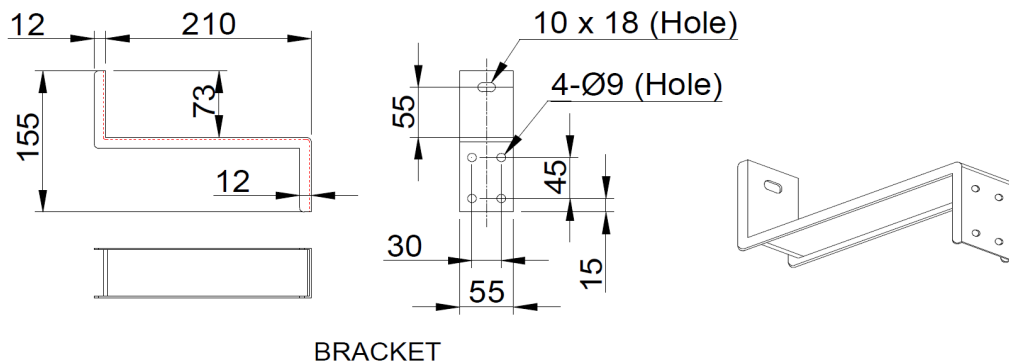

FB-601W AS

SUBWOOFER

FB-601W Subwoofer is a subwoofer conform to the design of the commercial space. It can be temporarily or permanently installed and are capable of reinforcing the projection of ideal acoustic sounds.

Key features

- Compact in dimension and compatible for in-door use.
- Amount of connected speakers to the unit is selectable by using switch in rear side.
- Wall mount, ceiling mount or floor stand application (with standard bracket and accessories)

Specifications

Sensitivity (1W, 1m)	85 dB (L channel or R channel)
Frequency Response	40 Hz - 190 Hz (-10 dB below SPL) (L channel or R channel)
Speaker Component	Double subwoofer: 16 cm (6") cone-type
Input Terminal	Push-In Terminals (8 connected terminal poles)
Finish	Speaker cabinet: Particle board with vinyl, white Front cover: ABS resin, white Speaker bracket: Steel plate, white paint
Dimensions	210 (W) x 390 (H) x 563 (D) mm
Weight	11.5 kg (without bracket)
Included Accessories	Rubber Foot x 4, Speaker Mounting Bracket x 4, Tapping Screws (3 x 14) x 4

Dimensions

Units : mm