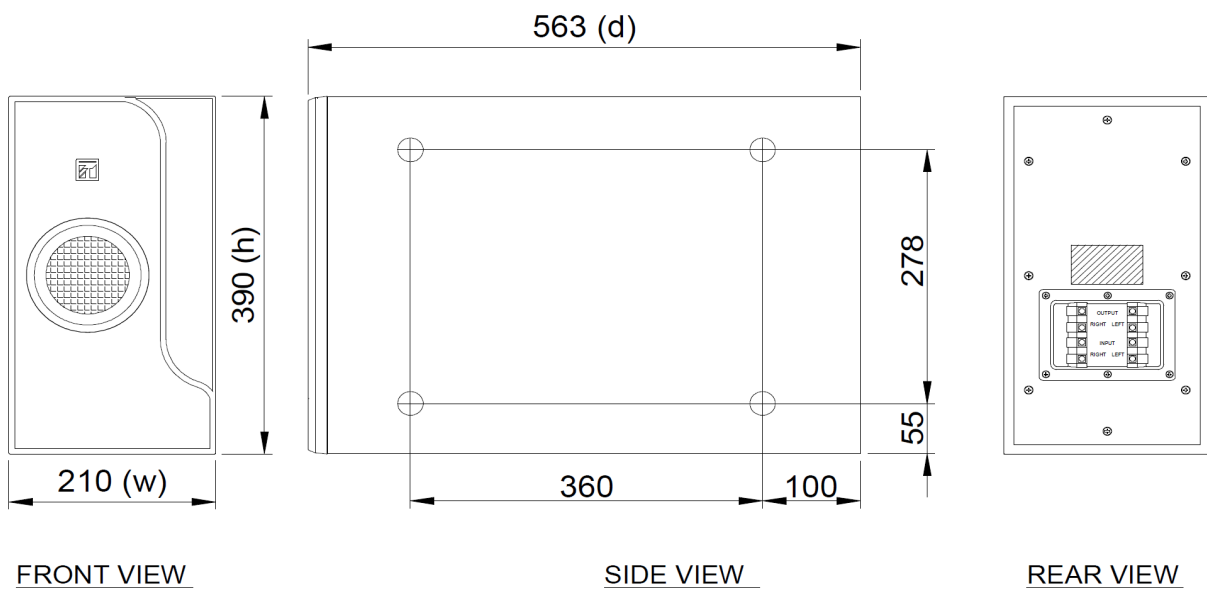

FB-601W AS

SUBWOOFER

FB-601W Subwoofer is a subwoofer conform to the design of the commercial space. It can be temporarily or permanently installed and are capable of reinforcing the projection of ideal acoustic sounds.

Key features

- Compact in dimension and compatible for in-door use.
- Amount of connected speakers to the unit is selectable by using switch in rear side.
- Wall mount, ceiling mount or floor stand application (with standard bracket and accessories)

Specifications

Sensitivity (1W, 1m)	85 dB (L channel or R channel)
Frequency Response	40 Hz - 190 Hz (-10 dB below SPL) (L channel or R channel)
Speaker Component	Double subwoofer: 16 cm (6") cone-type
Input Terminal	Push-In Terminals (8 connected terminal poles)
Finish	Speaker cabinet: Particle board with vinyl, white Front cover: ABS resin, white Speaker bracket: Steel plate, white paint
Dimensions	210 (W) x 390 (H) x 563 (D) mm
Weight	11.5 kg (without bracket)
Included Accessories	Rubber Foot x 4, Speaker Mounting Bracket x 4, Tapping Screws (3 x 14) x 4

Dimensions

Units : mm