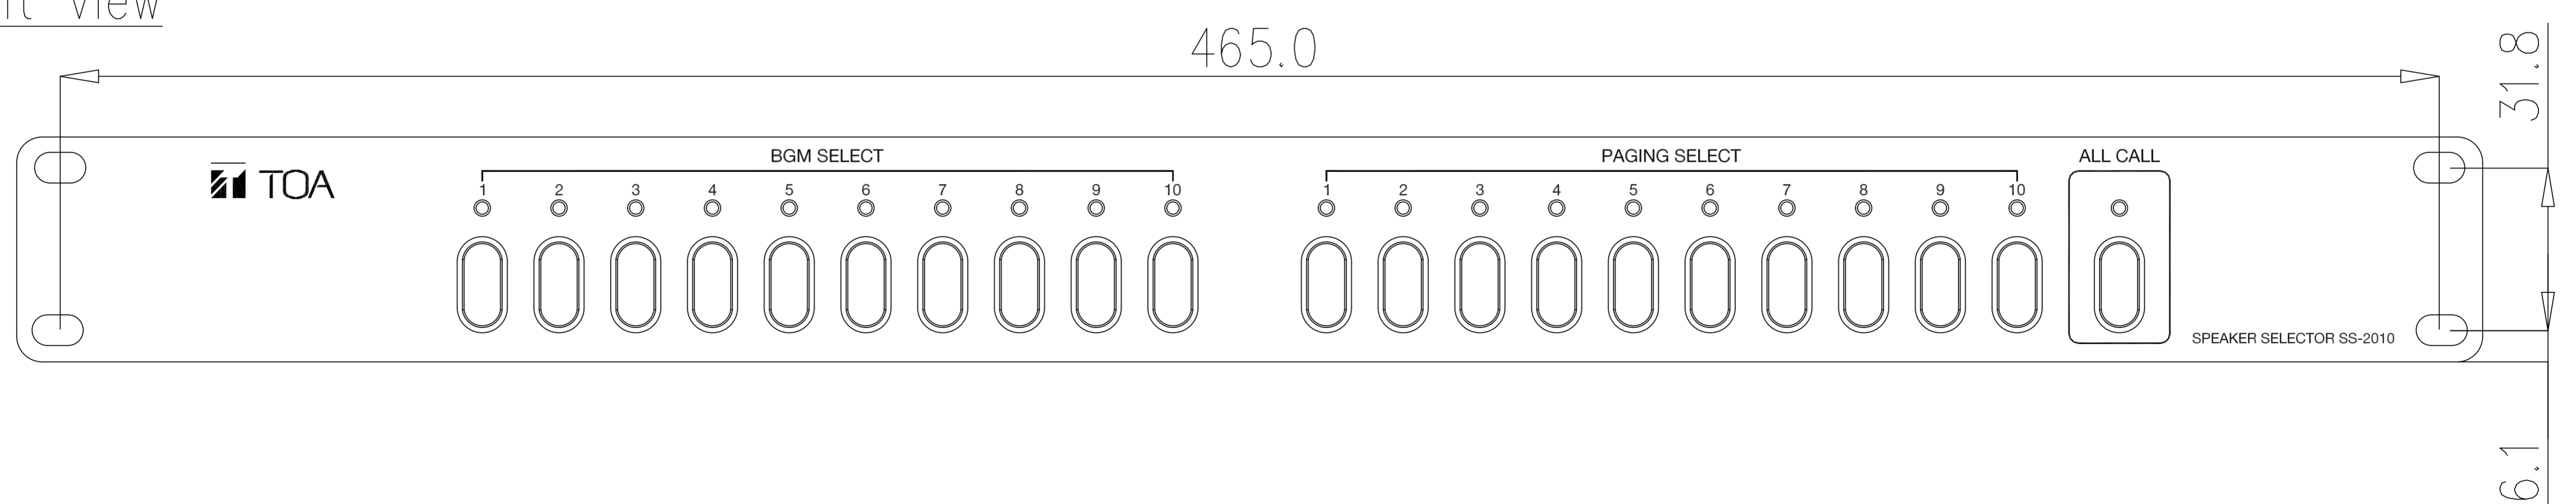

DESCRIPTION

TOA speaker selector SS-2010 is a 10 zone BGM and 10 zone paging speaker selector. This highly efficient speaker selector can be installed with the public address system in schools, malls, offices, and places requiring the selection of speakers.

SPECIFICATIONS

Voltage Source	24 V DC	
Current Consumption	0.6 A DC	
Inputs	10 Inputs BGM	
	10 Inputs Paging	
Output	10 Outputs, each output channel max 480W at 100V line	
Controls	Front	10 BGM Selectors
		10 Paging Selectors
	Rear	1 All Call Selector for All Paging
Indicator Led	Rear	1-10 Paging Controls In
		All Paging Control In for All Paging
		1 All Call LED
Operating Temperature	0°C to +40°C	
Finish	Front Panel : Aluminum Hair Line, Etching Black	
	Case : Steel Plate, Painting Black	
Dimensions	420 (W) X 44 (H) X 320 (D) in mm	
Weight	3.2 kg	
Accessories	6P Connectors (12 Pcs)	
	2P Connector (1 Pc)	

APPEARANCE

Rear View

Front View

Side View

UNIT : mm SCALE : 1/3