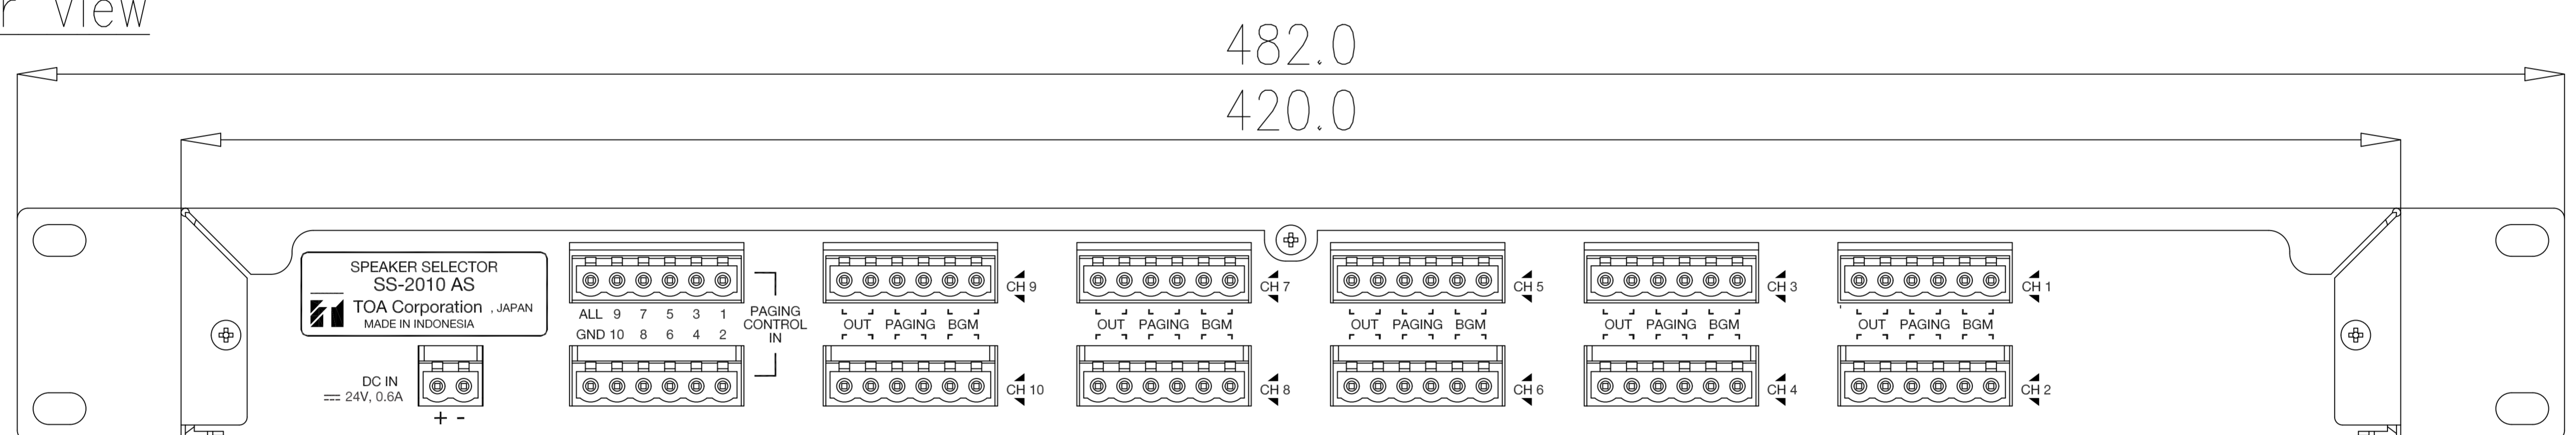

DESCRIPTION

TOA speaker selector SS-2010 is a 10 zone BGM and 10 zone paging speaker selector. This highly efficient speaker selector can be installed with the public address system in schools, malls, offices, and places requiring the selection of speakers.

SPECIFICATIONS

Voltage Source	24 V DC	
Current Consumption	0.6 A DC	
Inputs	10 Inputs BGM	
	10 Inputs Paging	
Output	10 Outputs, each output channel max 480W at 100V line	
Controls	Front	10 BGM Selectors
		10 Paging Selectors
	Rear	1 All Call Selector for All Paging
Indicator Led	Rear	1-10 Paging Controls In
		All Paging Control In for All Paging
		1 All Call LED
Operating Temperature	0°C to +40°C	
Finish	Front Panel : Aluminum Hair Line, Etching Black	
	Case : Steel Plate, Painting Black	
Dimensions	420 (W) X 44 (H) X 320 (D) in mm	
Weight	3.2 kg	
Accessories	6P Connectors (12 Pcs)	
	2P Connector (1 Pc)	

APPEARANCE

Rear View

Front View

Side View

UNIT : mm SCALE : 1/3