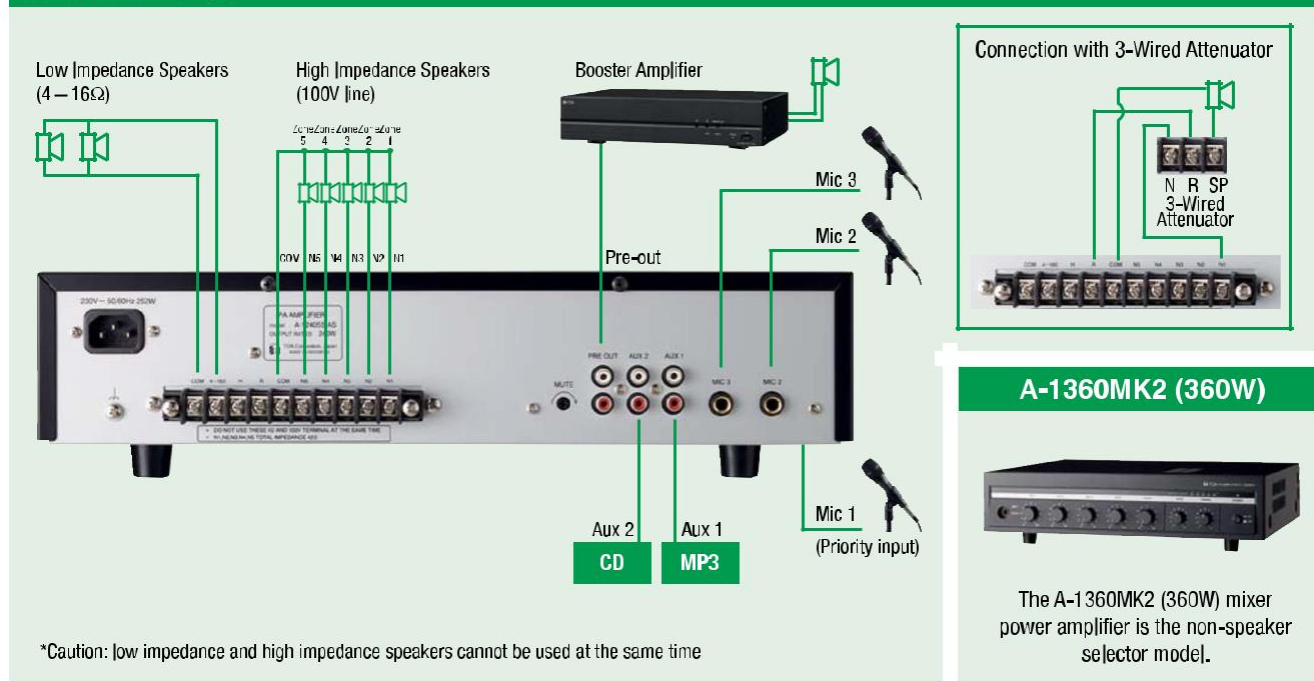

Features:

- 3 Mic inputs, 2 Aux inputs, 1 pre-output
- Speaker output of high impedance (100V line) and low impedance (4-16 Ω)
- Muting function enables Mic 1 input to have priority over other inputs
- 5 zone speaker selector and 1 all call
- Bass and treble control
- 5-step LED signal indicator

Specifications

Model	A-1240SS AS	A-1360SS AS	A-1360MK2 AS
Power Source	AC 230 V 50/60 Hz		
Rated Output	240 W	360 W	360 W
Power Consumption	252 W	350 W	350 W
Frequency Response	50 - 18,000 Hz, ± 3 dB		
Distortion	Less than 0,3% at 1 kHz, 1/3 Rated Power		
Inputs	MIC 1, MIC 2, MIC 3	-52 dBV (2,5 mV), 600 Ω, Unbalanced, Equivalent to Phone Jack	
	AUX 1, AUX 2	-10 dBV (316 mV), 10 kΩ, Unbalanced, RCA Pin Jack	
Outputs	Direct Line	4-16 Ω, 42 Ω (100 V)	4-16 Ω, 28 Ω (100 V) / 4-16 Ω, 28 Ω (100 V), 13,6 Ω (70 V)
	Speaker Selector	5-zone selector (all zones simultaneously selectable), plug in screw / 1 all call	
	Pre Out	0 dBV (1,0 V), 600 Ω, Unbalanced RCA Pin Jack	
S/N Ratio	Over 65 dB (MIC1 - MIC3), Over 75 dB (AUX 1 - AUX2)		
Tone Controls	Bass: ± 10 dB at 100 Hz, Treble: ± 10 dB at 10 kHz		
Muting	MIC 1 overrides other input signals with 0 - 40 dB attenuation by voice switch of MIC 1 input level		
Indicators	Power LED, Signal LED		
Finish	Panel: ABS Resin, Black / Case: Steel Plate, Black		
Dimensions	420 (W) x 110 (H) x 384 (D) mm		
Weight	12,8 kg	14,6 kg	14,6 kg
Accessory	AC power cord (1 pc)		

Connection Example

Human Society with
Sound & Communication

TOA Electronics Pte Ltd
<https://trungchinaudio.vn>

Specifications are subject to change without notice.
Printed in Singapore (65) 865-0112-01A