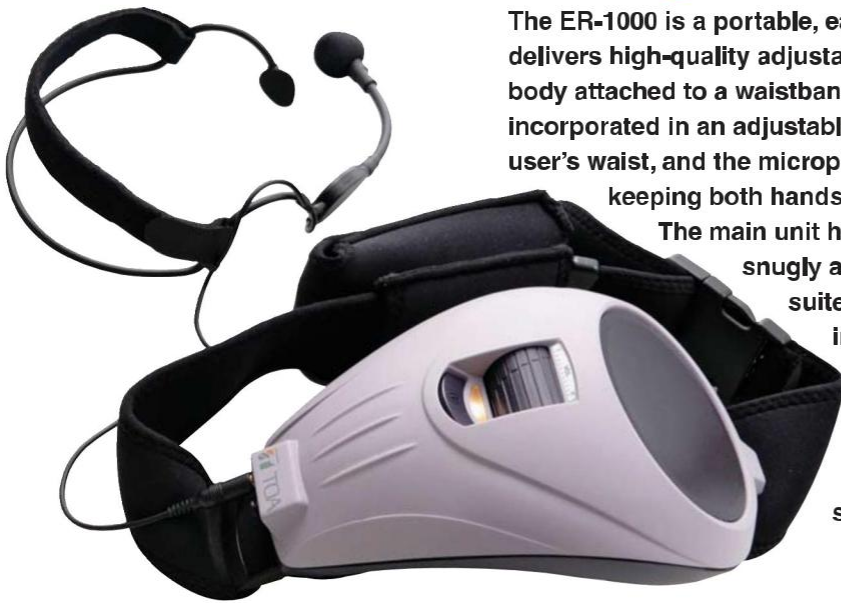

ER-1000 Personal PA System

The ER-1000 is a portable, easy-to-operate personal PA system that delivers high-quality adjustable-volume sound from a lightweight body attached to a waistband. The lightweight main unit is incorporated in an adjustable waistband that is worn around the user's waist, and the microphone comes with a headset, thereby keeping both hands free while making announcements.

The main unit has a slightly curved design so it fits snugly against the user's body. The ER-1000 is suited to a wide range of applications, including guided tours of tourist spots and factories, sports classes, directing traffic and other security-and-safety-related applications, and attracting prospective customers at shows and storefronts.

Compact, and with powerful, high-quality sound

- Clear and reliable 10cm (4") Neodymium driver.
- Ultra-light body of only about 480 g (1.06 lb.), yet with a maximum output of 10 W and a maximum audible range of 80 meters.
- Ideal for school teachers, sports instructors, tour guides, trade show personnel, and police officers, all of whom can benefit from the system's hands free convenience.
- Ideal for use with an audience of up to about 50 people.

Easy to wear and easy to operate

- 80 cm (31.50")-long elastic waist belt extendable to up to 120 cm (47.24"). A 30 cm (11.81") extension belt is included.
- Headset-type lightweight and comfortable-to-wear microphone unit.
- Large rotating volume control and the independent power on/off switch for easy knob and switch operation even with a gloved hand.