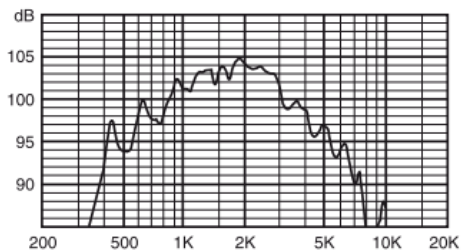

2 | LBC 3470/00 Horn Loudspeaker

cable is fitted to the horn. Each core has a different color, which is connected to the one of the primary taps on the transformer.

Dimensions in mm (in)

Installation

Circuit diagram

Frequency response

Polar diagram (measured with pink noise)

Parts included

1	LBC 3470/00 Horn Loudspeaker
---	------------------------------

Technical specifications

Electrical*

Maximum power	22.5 W
Rated power (PHC)	15 W
Power tapping	15 / 7.5 / 3.75 W
Sound pressure level at 15 W / 1 W (1 kHz, 1 m)	115 / 103 dB (SPL)
Effective frequency range (-10 dB)	500 Hz to 5 kHz
Opening angle at 1 kHz / 4 kHz (-6 dB)	
Horizontal	130°
Vertical	50°
Rated input voltage	100 V
Rated impedance	667 Ohm
Connection	4-wire cable. Length: 500 mm (19.68 in)

* Technical performance data acc. to IEC 60268-5

Mechanical

Dimensions (W x D)	(213 x 186) x 310 mm (8.39 x 7.32) x 12.2 in
Weight	1.5 kg (3.30 lb)
Color	Light gray (RAL 7035)
Material (horn / rear cover)	ABS