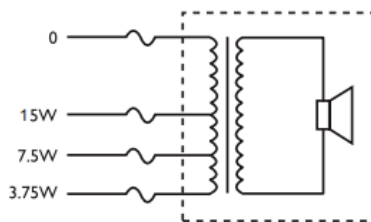

2 | LBC 3470/00 Horn Loudspeaker

cable is fitted to the horn. Each core has a different color, which is connected to the one of the primary taps on the transformer.

Dimensions in mm (in)

Installation

Circuit diagram

Frequency response

Polar diagram (measured with pink noise)

Parts included

1	LBC 3470/00 Horn Loudspeaker
---	------------------------------

Technical specifications

Electrical*

Maximum power	22.5 W
Rated power (PHC)	15 W
Power tapping	15 / 7.5 / 3.75 W
Sound pressure level at 15 W / 1 W (1 kHz, 1 m)	115 / 103 dB (SPL)
Effective frequency range (-10 dB)	500 Hz to 5 kHz
Opening angle at 1 kHz / 4 kHz (-6 dB)	
Horizontal	130°
Vertical	50°
Rated input voltage	100 V
Rated impedance	667 Ohm
Connection	4-wire cable. Length: 500 mm (19.68 in)

* Technical performance data acc. to IEC 60268-5

Mechanical

Dimensions (W x D)	(213 x 186) x 310 mm (8.39 x 7.32) x 12.2 in
Weight	1.5 kg (3.30 lb)
Color	Light gray (RAL 7035)
Material (horn / rear cover)	ABS