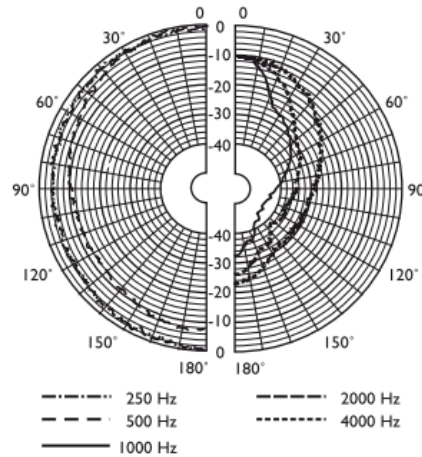

2 | LBC 3470/00 Horn Loudspeaker

cable is fitted to the horn. Each core has a different color, which is connected to the one of the primary taps on the transformer.

Dimensions in mm (in)

Installation

Circuit diagram

Frequency response

Polar diagram (measured with pink noise)

Parts included

1	LBC 3470/00 Horn Loudspeaker
---	------------------------------

Technical specifications

Electrical*

Maximum power	22.5 W
Rated power (PHC)	15 W
Power tapping	15 / 7.5 / 3.75 W
Sound pressure level at 15 W / 1 W (1 kHz, 1 m)	115 / 103 dB (SPL)
Effective frequency range (-10 dB)	500 Hz to 5 kHz
Opening angle at 1 kHz / 4 kHz (-6 dB)	
Horizontal	130°
Vertical	50°
Rated input voltage	100 V
Rated impedance	667 Ohm
Connection	4-wire cable. Length: 500 mm (19.68 in)

* Technical performance data acc. to IEC 60268-5

Mechanical

Dimensions (W x D)	(213 x 186) x 310 mm (8.39 x 7.32) x 12.2 in
Weight	1.5 kg (3.30 lb)
Color	Light gray (RAL 7035)
Material (horn / rear cover)	ABS