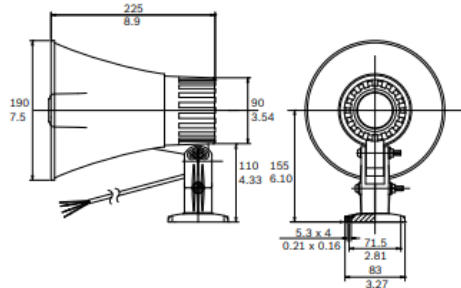

2 | LBC 3470/00 Horn Loudspeaker

cable is fitted to the horn. Each core has a different color, which is connected to the one of the primary taps on the transformer.

Dimensions in mm (in)

Installation

Circuit diagram

Frequency response

Polar diagram (measured with pink noise)

Parts included

1	LBC 3470/00 Horn Loudspeaker
---	------------------------------

Technical specifications

Electrical*

Maximum power	22.5 W
Rated power (PHC)	15 W
Power tapping	15 / 7.5 / 3.75 W
Sound pressure level at 15 W / 1 W (1 kHz, 1 m)	115 / 103 dB (SPL)
Effective frequency range (-10 dB)	500 Hz to 5 kHz
Opening angle at 1 kHz / 4 kHz (-6 dB)	
Horizontal	130°
Vertical	50°
Rated input voltage	100 V
Rated impedance	667 Ohm
Connection	4-wire cable. Length: 500 mm (19.68 in)

* Technical performance data acc. to IEC 60268-5

Mechanical

Dimensions (W x D)	(213 x 186) x 310 mm (8.39 x 7.32) x 12.2 in
Weight	1.5 kg (3.30 lb)
Color	Light gray (RAL 7035)
Material (horn / rear cover)	ABS