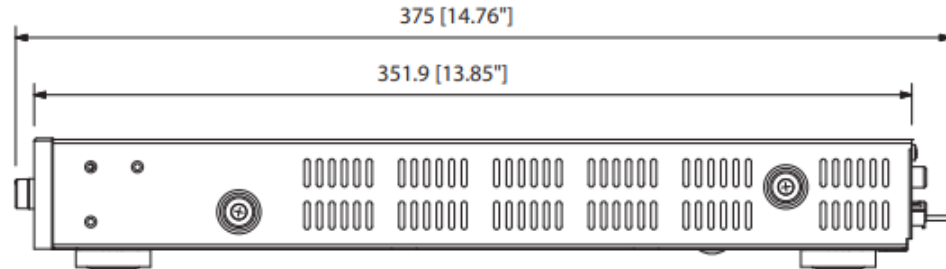

Order no: A-5006 1CE

Specifications

Power source	100 - 240 V AC, 50 / 60 Hz
Frequency response	50 Hz - 20 kHz (1/8 rated output)
Distortion	< 1 % (at 1 kHz, rated power)
S/N ratio	50 dB (MIC 1, 2: 50 dB or more, LINE 1 - 4: 70 dB or more (A-weighted))
Number of channels	1
Connectable microphones	2
Inputs	INPUT 1, 2: MIC -60 dBV, LINE -20 dBV, MIC/LINE selectable 2.2k Ω s, electronically-balanced, removable terminal block (5 pins) INPUT 3, 4: LINE -20 dBV, 10k Ω s, unbalanced, RCA pin jack
Control input	Mute control, Remote master volume control
Outputs	Speaker: 4 Ω , 70 V (83 Ω), 100 V (170 Ω), removable terminal block (5 pins)
Dimensions (W x H x D)	210 x 52,5 x 375 mm
Dimensions (ø x D)	x 375 mm
Finish	Polystyrene resin, Steel plate, paint, black

Appearance

Rear View

210 [8.27"]

44.5 [1.75"]

52.5 [2.07"]

Front View

Side View

375 [14.76"]

351.9 [13.85"]

Side View

375 [14.76"]

351.9 [13.85"]

Model	1CE	3CU	4CE
AC plug			

UNIT:mm

SCALE:1/3

HƯỚNG DẪN KẾT NỐI TOA A-5006