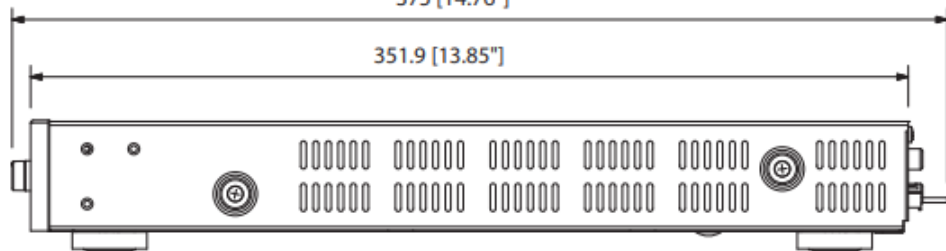

Order no: A-5006 1CE

Specifications

Power source	100 - 240 V AC, 50 / 60 Hz
Frequency response	50 Hz - 20 kHz (1/8 rated output)
Distortion	< 1 % (at 1 kHz, rated power)
S/N ratio	50 dB (MIC 1, 2: 50 dB or more, LINE 1 - 4: 70 dB or more (A-weighted))
Number of channels	1
Connectable microphones	2
Inputs	INPUT 1, 2: MIC -60 dBV, LINE -20 dBV, MIC/LINE selectable 2.2k Ω s, electronically-balanced, removable terminal block (5 pins) INPUT 3, 4: LINE -20 dBV, 10k Ω s, unbalanced, RCA pin jack
Control input	Mute control, Remote master volume control
Outputs	Speaker: 4 Ω , 70 V (83 Ω), 100 V (170 Ω), removable terminal block (5 pins)
Dimensions (W x H x D)	210 x 52,5 x 375 mm
Dimensions (ø x D)	x 375 mm
Finish	Polystyrene resin, Steel plate, paint, black

Appearance

Rear View

210 [8.27"]

44.5 [1.75"]

52.5 [2.07"]

Front View

Side View

375 [14.76"]

351.9 [13.85"]

Side View

375 [14.76"]

351.9 [13.85"]

Model	1CE	3CU	4CE
AC plug			

UNIT:mm

SCALE:1/3

HƯỚNG DẪN KẾT NỐI TOA A-5006