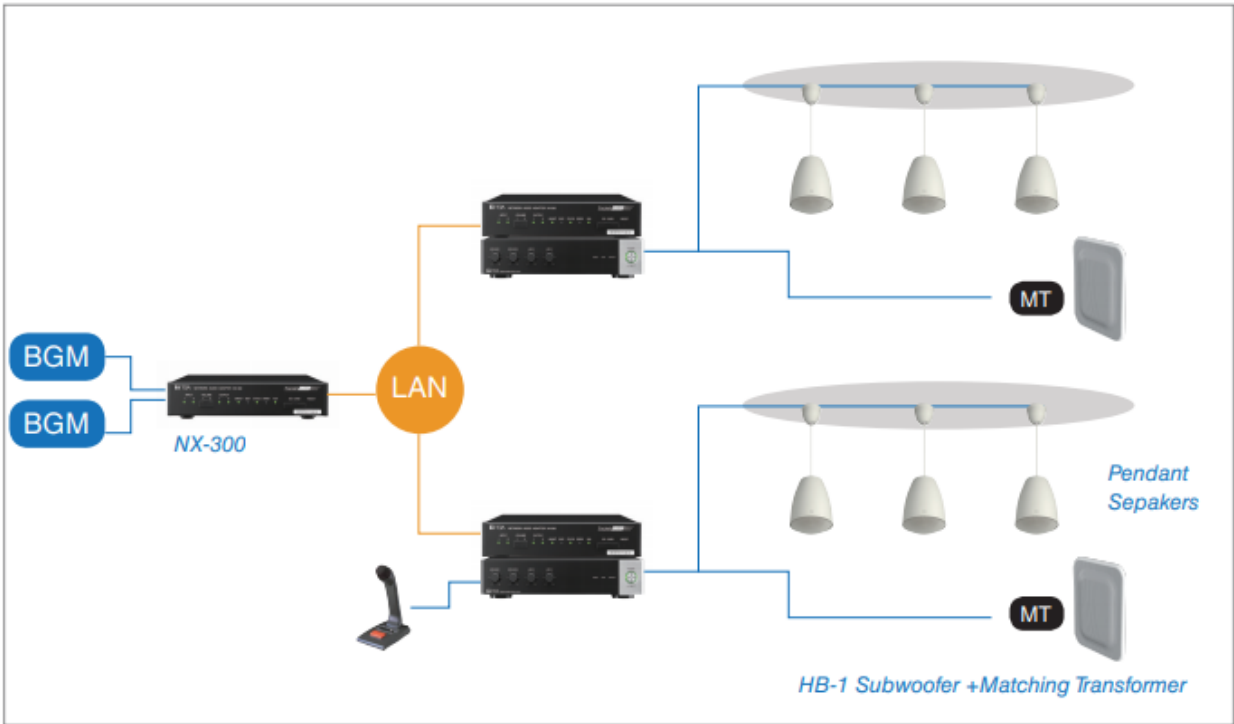

HƯỚNG DẪN KẾT NỐI TOA A-5006

>> System Example